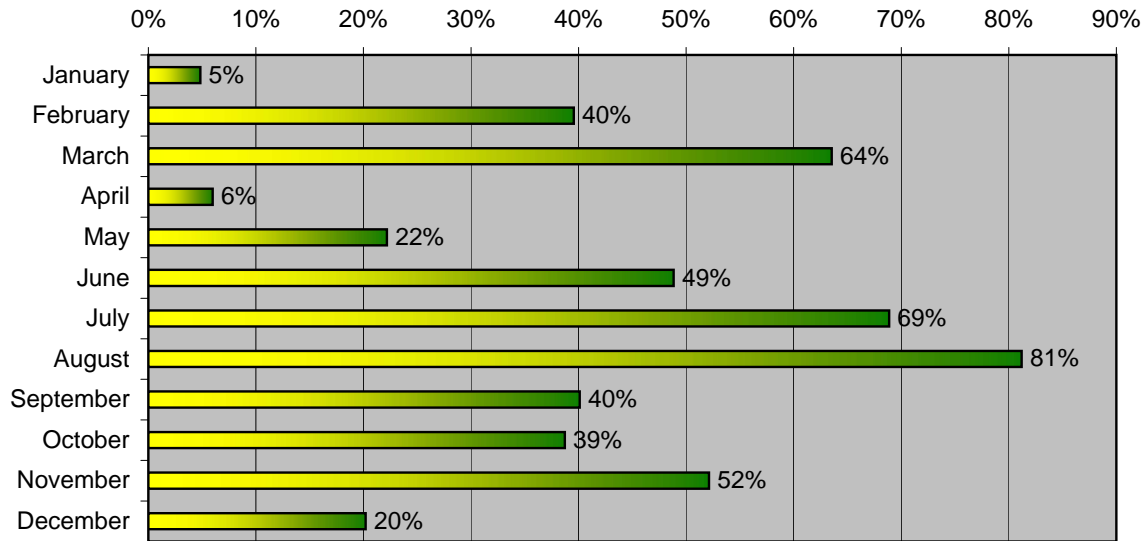

Web Statistics for CHAPS Web Site

<http://www.chaps2000.com>

January	23,093	24,211	5%
February	23,822	33,245	40%
March	21,893	35,804	64%
April	19,205	20,353	6%
May	16,045	19,604	22%
June	13,768	20,492	49%
July	11,954	20,187	69%
August	13,843	25,082	81%
September	19,311	27,055	40%
October	24,626	34,162	39%
November	21,535	32,759	52%
December	22,223	26,713	20%
Total	231,318	319,667	41%

Percent Increase 2003 to 2004

Web Statistics for BeefTalk Web Site

<http://www.beef-talk.com>

November '03	8,087	11,039	27%
December '03	8,634	12,955	33%
January	10,126	12,611	20%
February	10,091	14,043	28%
March	11,058	12,996	15%
April	10,515	17,727	41%
May	9,574	15,166	37%
June	11,730	13,923	16%
July	9,387	14,267	34%
August	12,202	15,771	23%
September	12,366	15,900	22%
October	5,841	16,591	65%
Total	119,611	172,989	30%