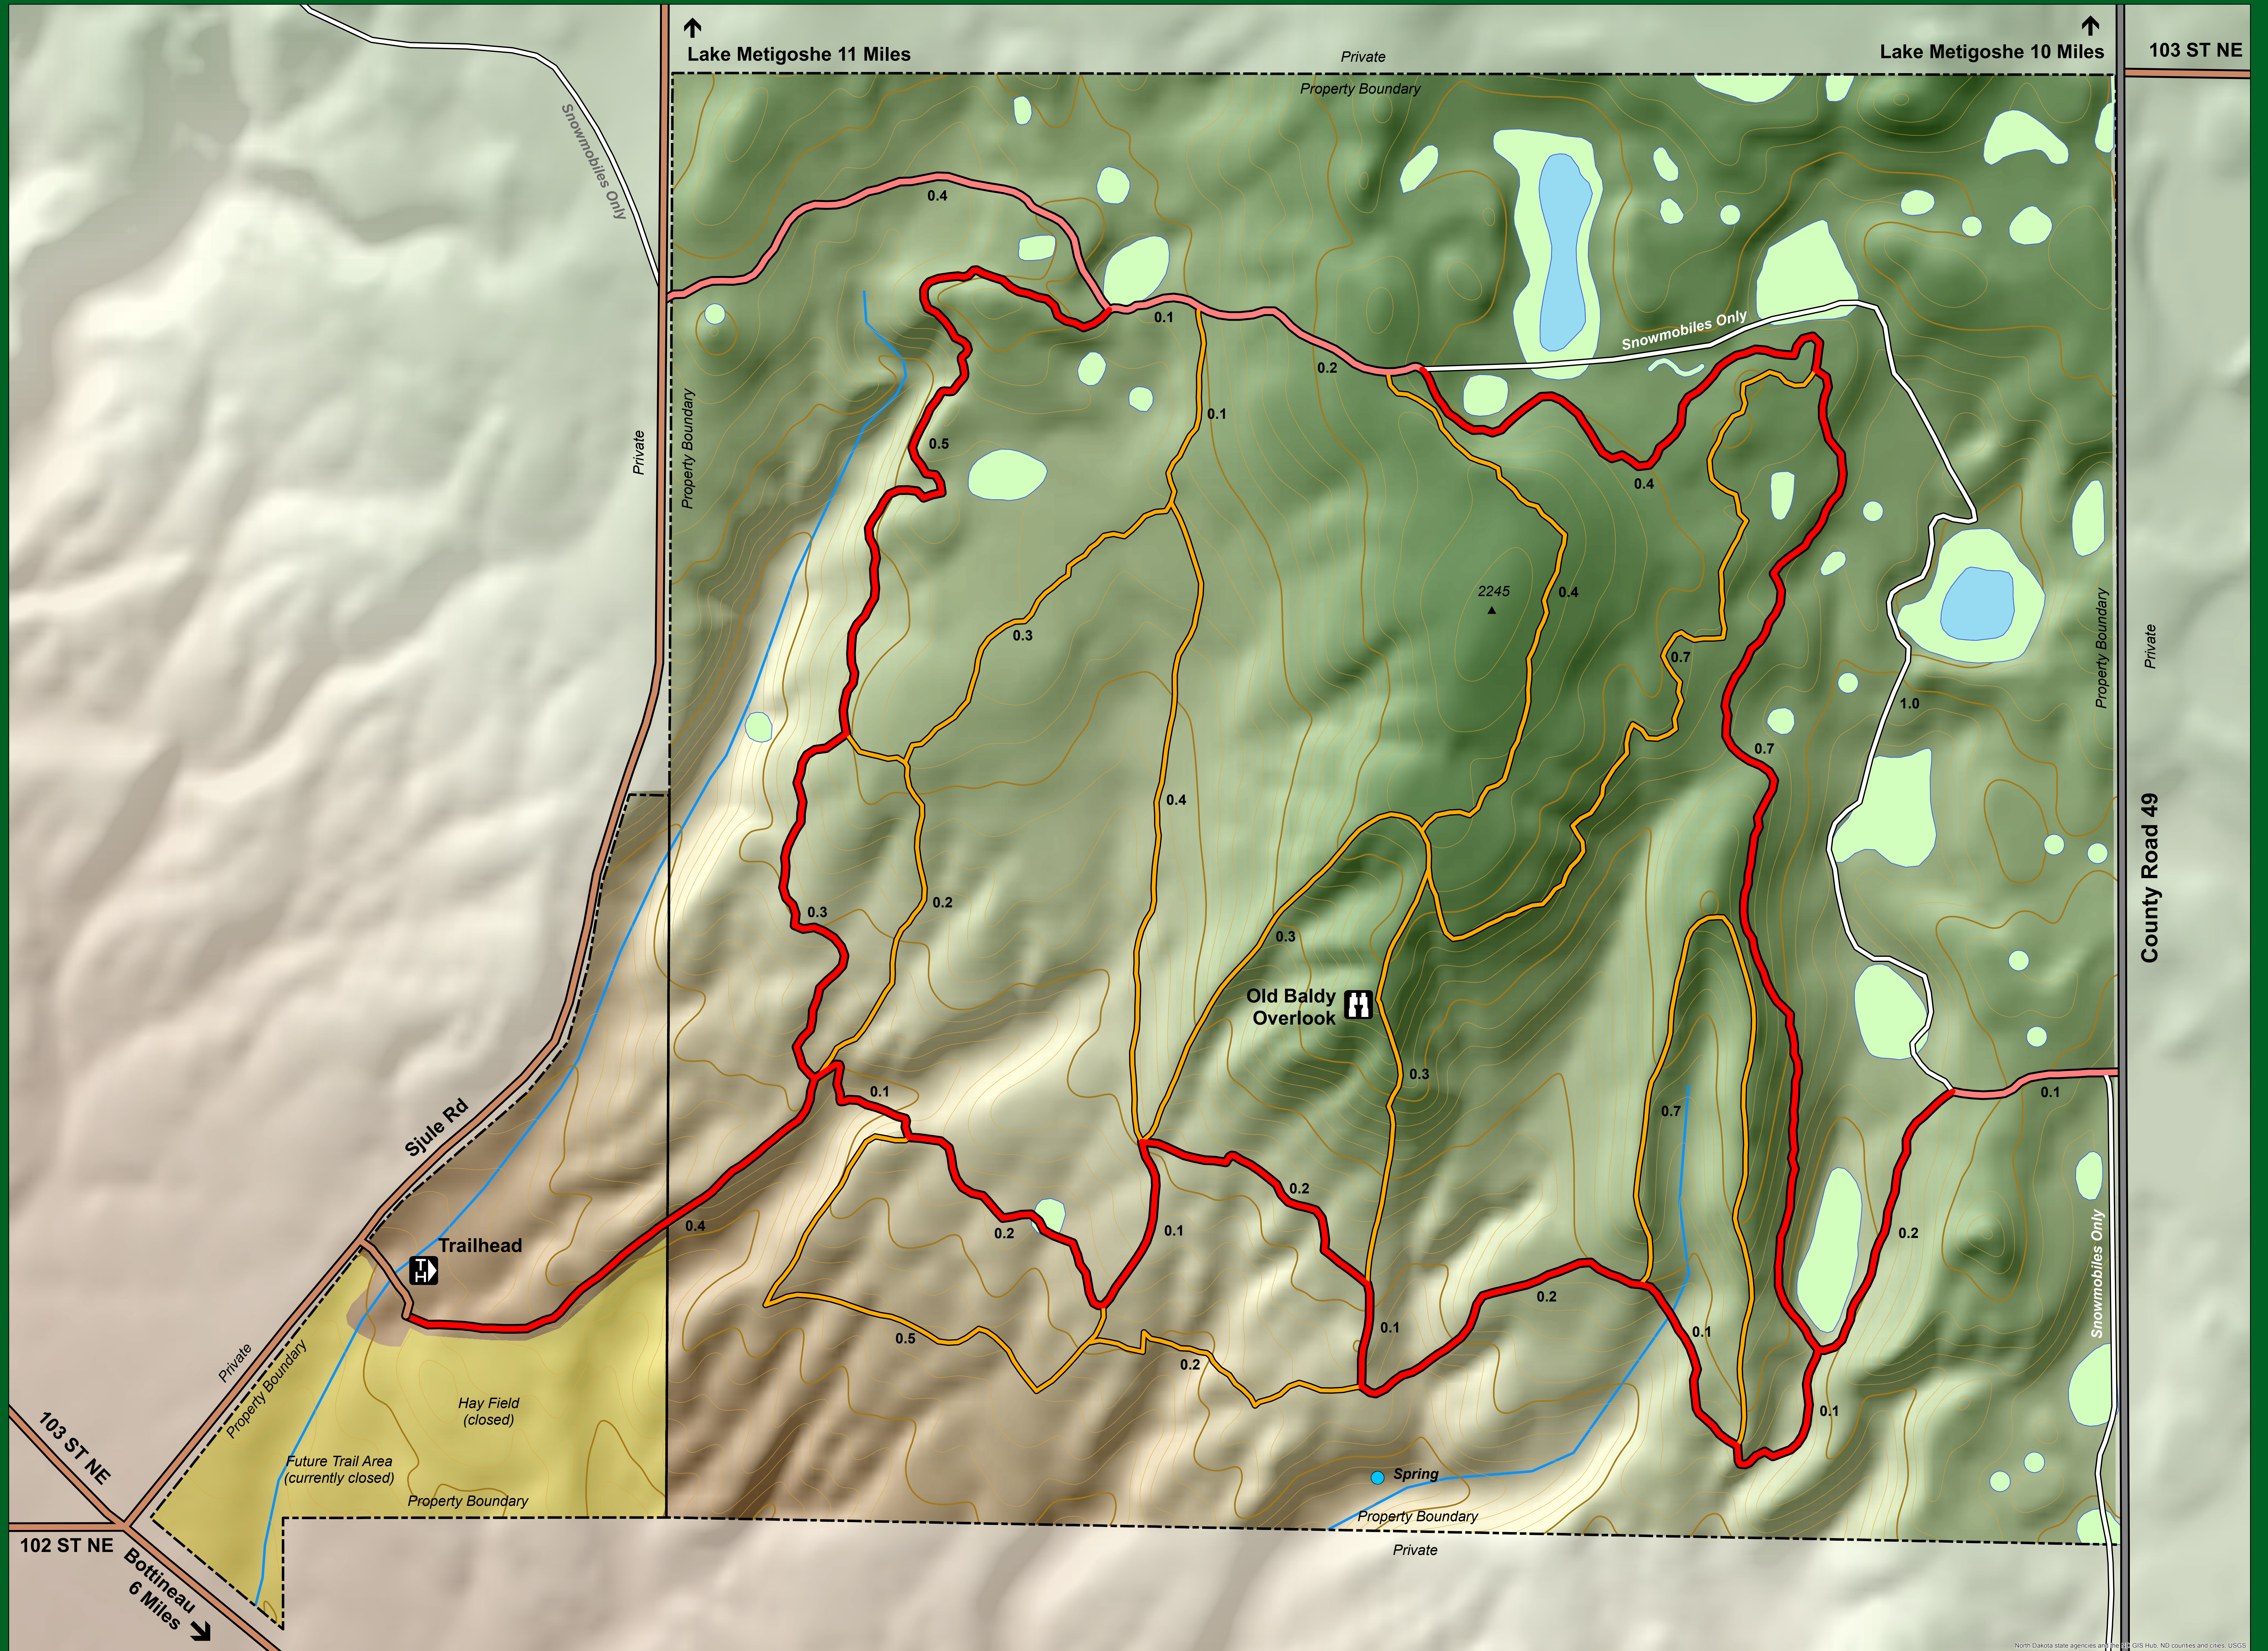

# Turtle Mountain State Recreational Forest OHV Trails

- Primary OHV Trail
- OHV Trail
- Primary OHV & Snowmobile Trail
- Snowmobile Trail Only
- Asphalt Highway
- Gravel Road
- 10 Ft Contour
- Major Contour
- Property Boundary
- Closed Area
- Wetland
- Pond

**Trail Map**  
  
 Draft: 8/1/16  
 0 200 400 800 Feet  
 Map Designed By: Great Outdoors Consultants