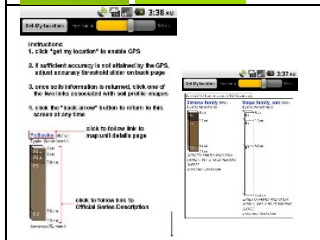

Soil Web
GPS based, real-time access to USDA-NRCS soil survey data. GPS based, real-time access to USDA-NRCS soil survey data, formatted for mobile devices. This application retrieves graphical summaries of soil types associated with the user's current geographic location. Images are linked to detailed information on the named soils.