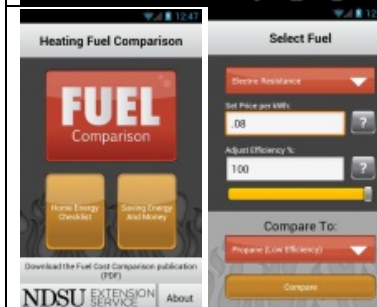

Heating Fuel Comparison - NDSU
Use this app to decide what fuel is most cost effective for heating your home or building, use this app to compare the relative cost of heating fuels.