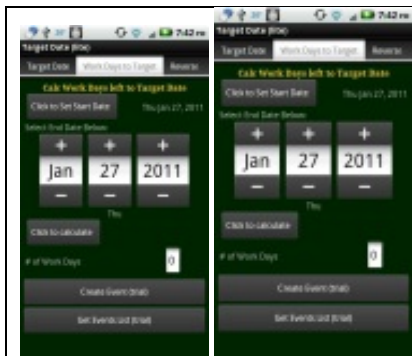

Nitrogen Price Calculator
Compare the price of various forms of nitrogen fertilizer products in terms of their price per pound of nitrogen

Soil Web
GPS based, real-time access to USDA-NRCS soil survey data. GPS based, real-time access to USDA-NRCS soil survey data, formatted for mobile devices. This application retrieves graphical summaries of soil types associated with the user's current geographic location. Images are linked to detailed information on the named soils.

Connected Farm Scout
Trimble's Connected Farm™ scout app uses your phone's GPS for mapping field boundaries, locate irrigation pivots, marking flags, and entering scouting information for points, lines, and polygon areas. Scouting attributes include an extensive list of weeds, insects and diseases, and allows you to log the severity of a problem, crop conditions, and more. Photos can be captured and integrated with your scouting attributes.

Climate FieldView™

Climate FieldView™ offers a comprehensive, connected suite of digital ag tools to help you optimize resources and maximize yield. Using real-time and historical crop and weather data, Climate FieldView™ delivers customized insights that help you make important agronomic decisions with confidence.

Climate FieldView™ Prime (free) provides simple tools for timely decision making.

Calculations

Target Date – Lite

Calculates time between two dates

Real Calc

On-the-fly unit conversions. Example: Number of acres for any given pass of the corn planter.