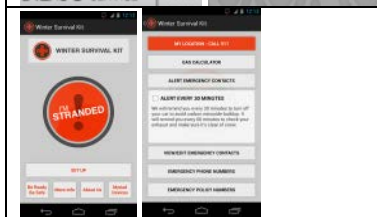

Winter Survival Kit - NDSU
Winter Survival Kit will help you find your current location, call 911, notify your friends and family, calculate how long you can run your engine to keep warm and stay safe from carbon monoxide poisoning.