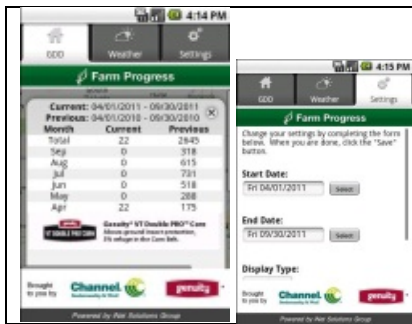

Connected Farm Scout
Trimble's Connected Farm™ scout app uses your phone's GPS for mapping field boundaries, locate irrigation pivots, marking flags, and entering scouting information for points, lines, and polygon areas. Scouting attributes include an extensive list of weeds, insects and diseases, and allows you to log the severity of a problem, crop conditions, and more. Photos can be captured and integrated with your scouting attributes.

Climate FieldView™

Climate FieldView™ offers a comprehensive, connected suite of digital ag tools to help you optimize resources and maximize yield. Using real-time and historical crop and weather data, Climate FieldView™ delivers customized insights that help you make important agronomic decisions with confidence.

Climate FieldView™ Prime (free) provides simple tools for timely decision making.

Calculations

Target Date – Lite

Calculates time between two dates

Real Calc

On-the-fly unit conversions. Example: Number of acres for any given pass of the corn planter.

Tank Volume Calculator

Calculate the capacity or remaining liquid volume of your storage tank.

Converter Pro

Convert any measurement – even mixed units, like feet + inches.

Growing Degree Days

Measure the maturity of your crop by viewing growing degree days for your farm.