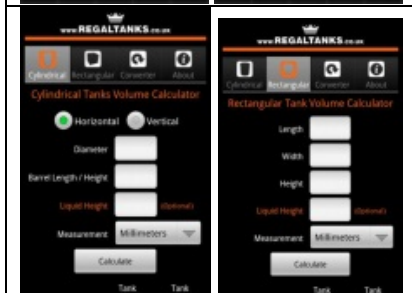

Connected Farm Scout
Trimble's Connected Farm™ scout app uses your phone's GPS for mapping field boundaries, locate irrigation pivots, marking flags, and entering scouting information for points, lines, and polygon areas. Scouting attributes include an extensive list of weeds, insects and diseases, and allows you to log the severity of a problem, crop conditions, and more. Photos can be captured and integrated with your scouting attributes.

Climate FieldView™ Prime (free) provides simple tools for timely decision making.

Calculations

Target Date – Lite

Calculates time between two dates

Real Calc

On-the-fly unit conversions. Example: Number of acres for any given pass of the corn planter.

Tank Volume Calculator

Calculate the capacity or remaining liquid volume of your storage tank.

Converter Pro

Convert any measurement – even mixed units, like feet + inches.

Growing Degree Days

Measure the maturity of your crop by viewing growing degree days for your farm.