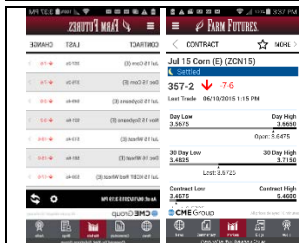

Farm Economics and Information

Farm Futures

The power of Farm Futures magazine in an app! This enhanced mobile presentation of the leading management-oriented farm magazine features enhanced user-customized markets, market commentary, news and audio updated every business day.