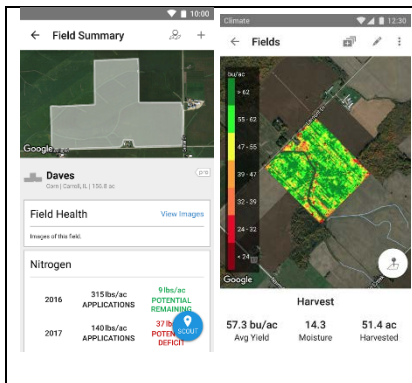

Nitrogen Use Efficiency and Soils

FieldScout GreenIndex+ (Apple)
Determines the DGCI (Dark Green Color Index) of corn plant leaves. DGCI is a number between 0 and 1, related to the chlorophyll content. Use the app with specific target board in order for the DGCI to be computed accurately.

ND Crop Nitrogen Calculator
This application provides three NDSU crop nitrogen recommendation calculators for use in North Dakota corn, spring wheat, and corn, respectively. Nitrogen recommendation calculations are based on an economic production function that takes into account the yield response of the crop to added N, less the cost of the N. The recommendation is based not only on the yield increase from additional N, but the price of the commodity and the cost of N.

Nitrogen Price Calculator
Compare the price of various forms of nitrogen fertilizer products in terms of their price per pound of nitrogen

Soil Web
GPS based, real-time access to USDA-NRCS soil survey data. GPS based, real-time access to USDA-NRCS soil survey data, formatted for mobile devices. This application retrieves graphical summaries of soil types associated with the user's current geographic location. Images are linked to detailed information on the named soils.

Connected Farm Scout
Trimble's Connected Farm™ scout app uses your phone's GPS for mapping field boundaries, locate irrigation pivots, marking flags, and entering scouting information for points, lines, and polygon areas. Scouting attributes include an extensive list of weeds, insects and diseases, and allows you to log the severity of a problem, crop conditions, and more. Photos can be captured and integrated with your scouting attributes.