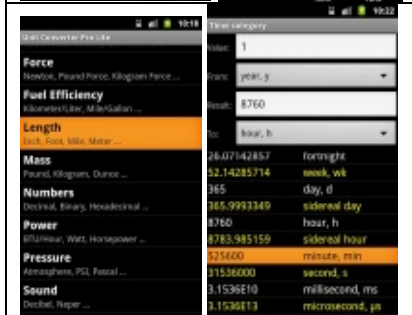

Connected Farm Scout
Trimble's Connected Farm™ scout app uses your phone's GPS for mapping field boundaries, locate irrigation pivots, marking flags, and entering scouting information for points, lines, and polygon areas. Scouting attributes include an extensive list of weeds, insects and diseases, and allows you to log the severity of a problem, crop conditions, and more. Photos can be captured and integrated with your scouting attributes.

Climate FieldView™

Climate FieldView™ offers a comprehensive, connected suite of digital ag tools to help you optimize resources and maximize yield. Using real-time and historical crop and weather data, Climate FieldView™ delivers customized insights that help you make important agronomic decisions with confidence.

Climate FieldView™ Prime (free) provides simple tools for timely decision making.

Calculations

Target Date – Lite

Calculates time between two dates

Real Calc

On-the-fly unit conversions. Example: Number of acres for any given pass of the corn planter.

Tank Volume Calculator

Calculate the capacity or remaining liquid volume of your storage tank.

Converter Pro

Convert any measurement – even mixed units, like feet + inches.

Growing Degree Days

Measure the maturity of your crop by viewing growing degree days for your farm.