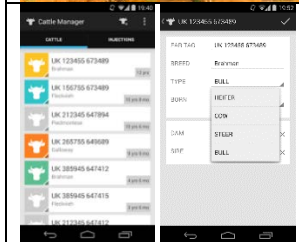

Tank Volume Calculator

Calculate the capacity or remaining liquid volume of your storage tank.

Converter Pro

Convert any measurement – even mixed units, like feet + inches.

Growing Degree Days

Measure the maturity of your crop by viewing growing degree days for your farm.

See what your local grain elevators are paying. With AgWeb's Cash Grain Bids app, simply input your ZIP code to find out cash bids and base levels in your area. Get bids from not one, but five elevators closest to you. This tool is independently contracted by Farm Journal Media and brought to you by Bayer.

Cattle Manager

- Add and view information about each cow in your herd when you're on the move
- Get alerts ahead of important dates e.g. when injections are due
- Upload the tag numbers for your herd
- Everything stored on your mobile phone - no expensive equipment needed

Livestock Production

Body Condition Beef Cattle

This Tool includes an interactive leaning activity that will teach you how to score Beef Cows while learning to use the Body Condition Score application features. Body condition scores describe the relative fatness of a cow based on a nine-point scale. It is an effective management tool to use to evaluate the overall health status of the herd, and manage the nutrition of the herd.