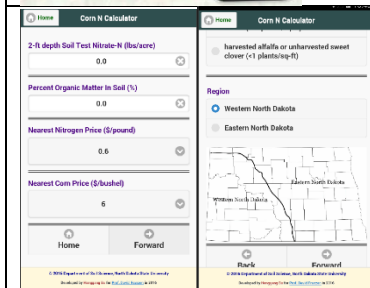

Irrigation

IrrigatePump - University of Nebraska-Lincoln Extension - Identify irrigation pumping plants that are underperforming and need to be adjusted, repaired, or replaced with a better design.

IrrigateCost - University of Nebraska-Lincoln - Calculate ownership and operating costs for your irrigation system. This app models center pivot and gated pipe irrigation systems and the most commonly used energy sources.

Nitrogen Use Efficiency and Soils

FieldScout GreenIndex+ (Apple)
Determines the DGCI (Dark Green Color Index) of corn plant leaves. DGCI is a number between 0 and 1, related to the chlorophyll content. Use the app with specific target board in order for the DGCI to be computed accurately.