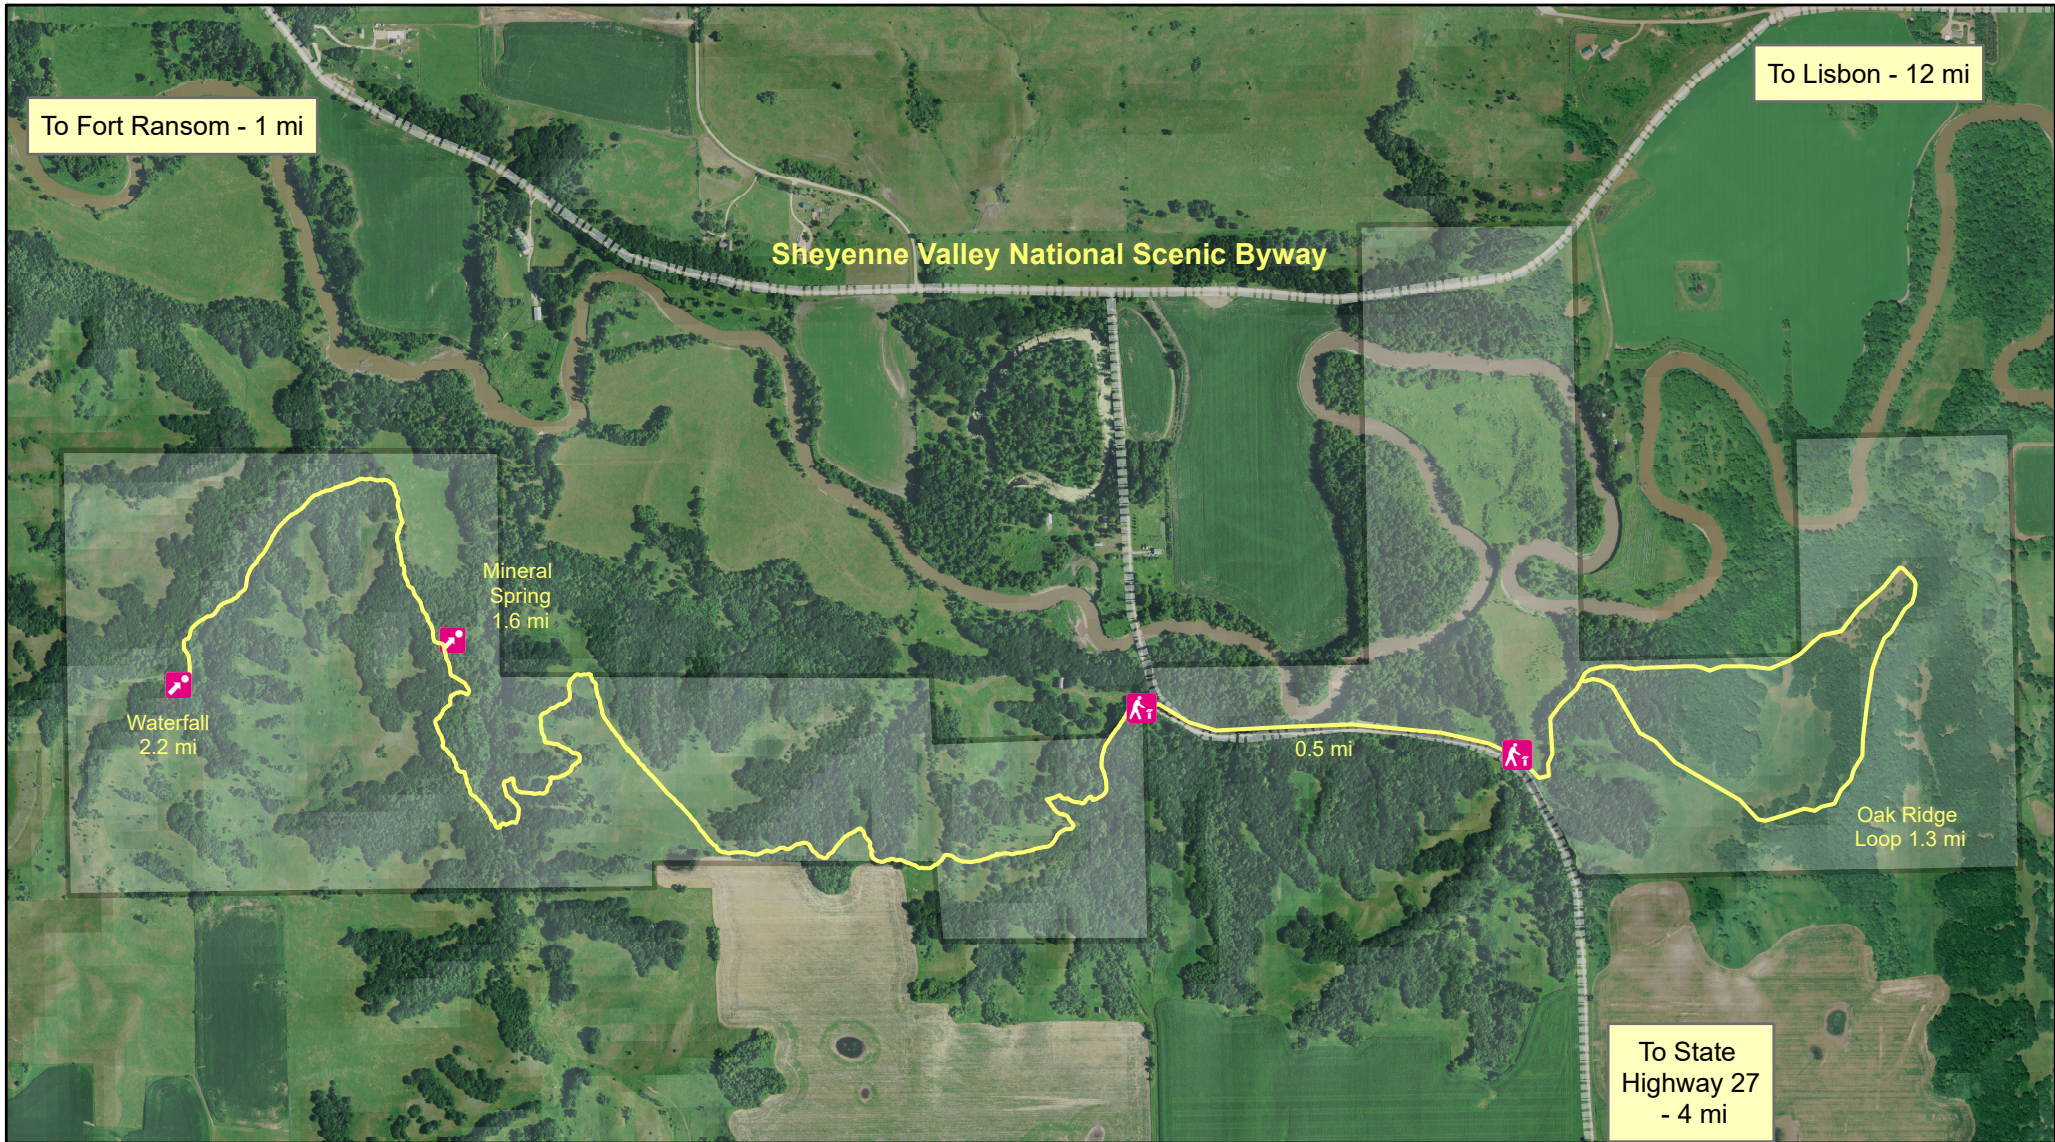

Sheyenne River State Forest

-  Points of Interest
-  Trail Heads
-  North Country Trail