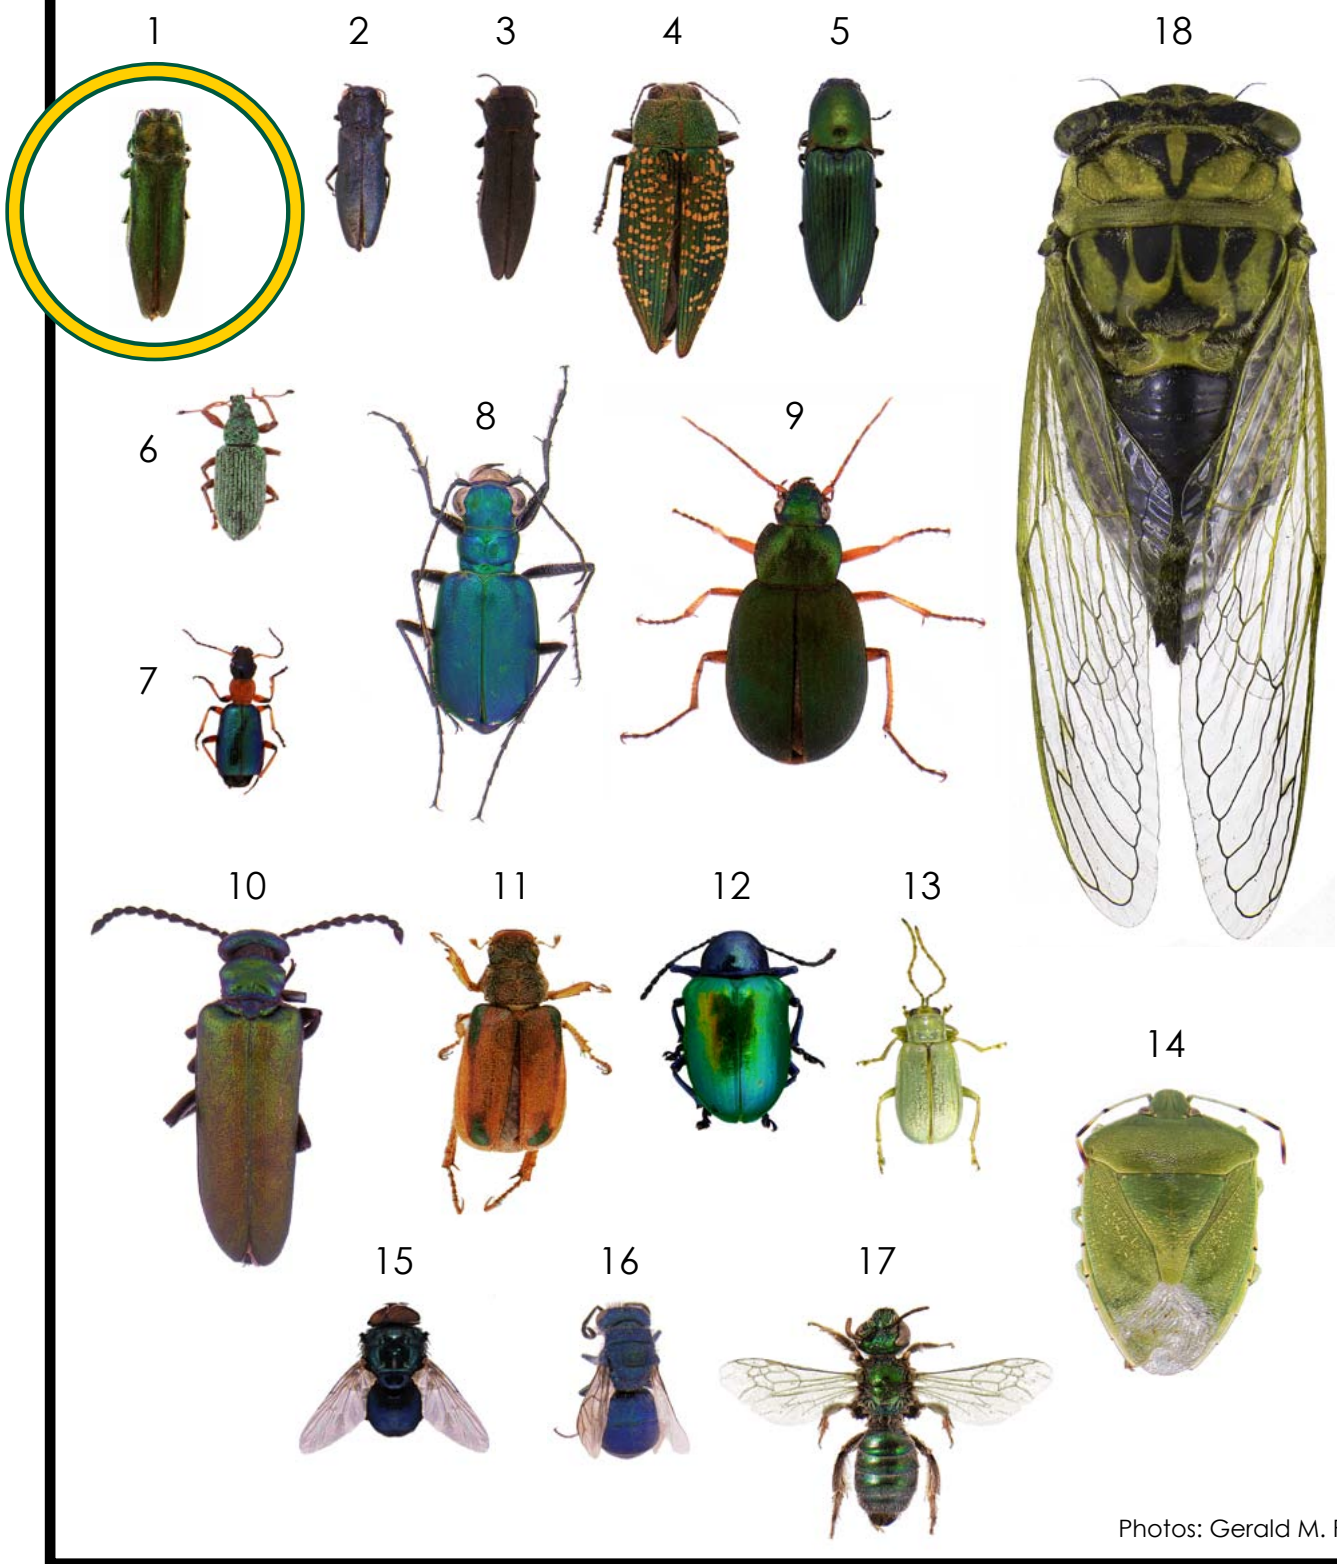

Insects Frequently Confused with **Emerald Ash Borer** in North Dakota

Photos: Gerald M. Fauske

Emerald Ash Borer

The Emerald ash borer is a beetle (Order Coleoptera). Beetles are recognized by having shell-like front wings called elytra. When the wings are folded, they meet forming a median line down the back. Currently, Emerald ash borer has not been found in North Dakota.

Metallic wood-boring beetles

(Family Buprestidae)

Compact beetles with short legs and "saw-toothed" antennae

1. **Emerald ash borer**
Agilus planipennis Fairmaire
2. Honeysuckle borer
Agilus cyanescens Ratzeburg
3. Bronze birch borer
Agilus anxius Gory
4. Green metallic woodborer
Buprestis confluenta Say

Click beetles

(Family Elateridae)

Beetles with a flexible joint between thorax and abdomen

5. Green click beetle
Ctenicera species

Weevils

(Family Curculionidae)

Beetles with a "snout" and elbowed antennae

6. Green Polydrusus weevil
Polydrusus species