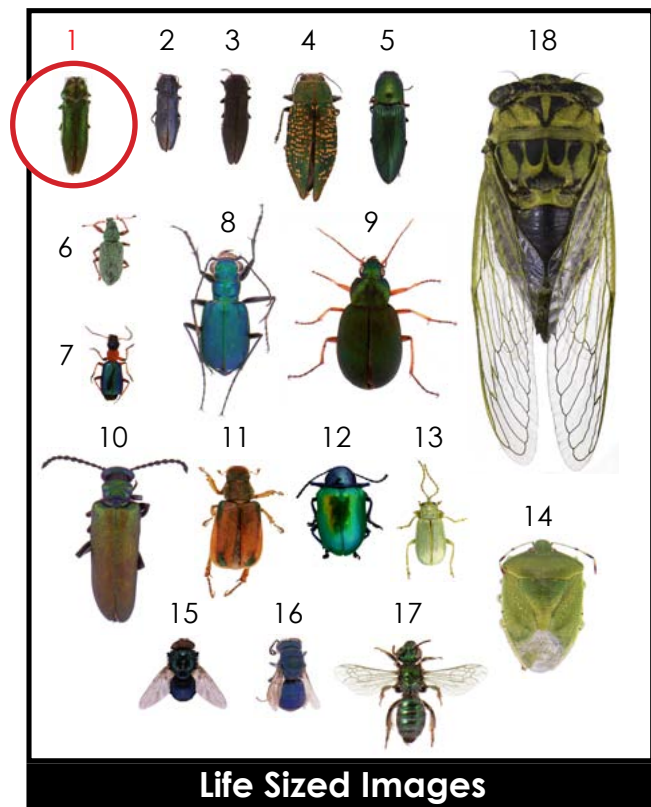

Blister beetles

(Family Meloidae)

Soft-winged beetles with head narrowed behind eyes

10. Nuttall blister beetle
Lytta nuttalli Say

NDSU encourages you to use and share this content, but please do so under the conditions of our Creative Commons license. You may copy, distribute, transmit and adapt this work as long as you give full attribution, don't use the work for commercial purposes and share your resulting work similarly. For more information, visit www.ag.ndsu.edu/agcomm/creative-commons.

Scarab beetles

(Family Scarabaeidae)

Beetles with lopsided antennal club and flattened front legs

11. Green-marked chafer
Dolichonyx subvittatus Capiomont

Leaf beetles

(Family Chrysomelidae)

Oval beetles with long antennae

12. Dogbane beetle
Chrysochus auratus (Fabricius)
13. Northern corn rootworm beetle
Diabrotica barberi Smith & Lawrence

Other Insects

Front wings at least partially membranous

14. Green stink bug (Hemiptera: Pentatomidae)
15. Blow fly (Diptera: Calliphoridae)
16. Cuckoo wasp (Hymenoptera: Chrysididae)
17. Sweat bee (Hymenoptera: Halictidae)
18. Annual cicada (Hemiptera: Cicadidae)

Life Sized Images