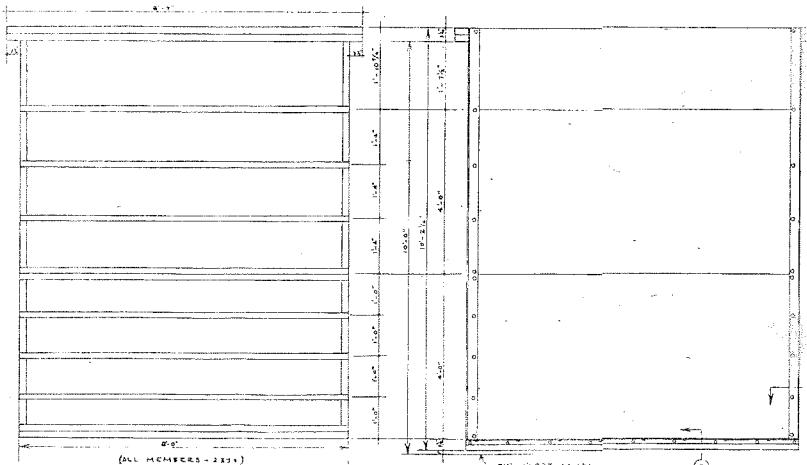

CAST IRON  
8\"/>

ND 758-0-0  
 NDSU FEED BLENDING STORAGE BIN  
 NORTH DAKOTA AGRICULTURAL EXPERIMENT STATION  
 AGRICULTURAL ENGINEERING DEPARTMENT

SCALE IN INCHES

DETAIL B

ND 758-0-0  
 NDSU FEED BLENDING STORAGE BIN  
 NORTH DAKOTA AGRICULTURAL EXPERIMENT STATION  
 AGRICULTURAL ENGINEERING DEPARTMENT