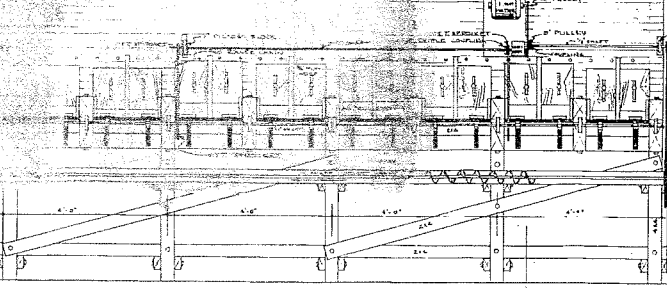

CAST IRON  
8\"/>

ND 758-0-0  
 NDSU FEED BLENDING STORAGE BIN  
 NORTH DAKOTA AGRICULTURAL EXPERIMENT STATION  
 AGRICULTURAL ENGINEERING DEPARTMENT

SCALE IN INCHES

DETAIL B

ND 758-0-0  
 NDSU FEED BLENDING STORAGE BIN  
 NORTH DAKOTA AGRICULTURAL EXPERIMENT STATION  
 AGRICULTURAL ENGINEERING DEPARTMENT