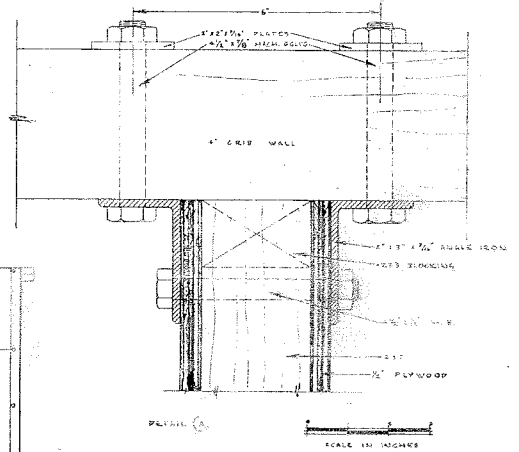

CAST IRON  
8\"/>

ND 758-0-0  
 NDSU FEED BLENDING STORAGE BIN  
 NORTH DAKOTA AGRICULTURAL EXPERIMENT STATION  
 AGRICULTURAL ENGINEERING DEPARTMENT

SCALE IN INCHES

DETAIL B

ND 758-0-0  
 NDSU FEED BLENDING STORAGE BIN  
 NORTH DAKOTA AGRICULTURAL EXPERIMENT STATION  
 AGRICULTURAL ENGINEERING DEPARTMENT