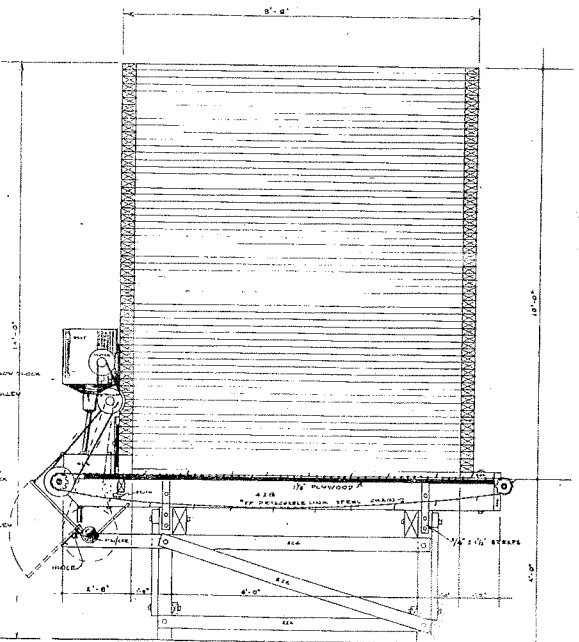

CAST IRON  
8\"/>

ND 758-0-0  
 NDSU FEED BLENDING STORAGE BIN  
 NORTH DAKOTA AGRICULTURAL EXPERIMENT STATION  
 AGRICULTURAL ENGINEERING DEPARTMENT

SCALE IN INCHES

DETAIL B

ND 758-0-0  
 NDSU FEED BLENDING STORAGE BIN  
 NORTH DAKOTA AGRICULTURAL EXPERIMENT STATION  
 AGRICULTURAL ENGINEERING DEPARTMENT