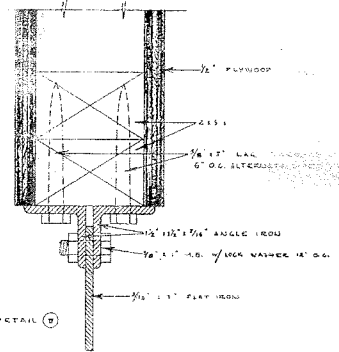

CAST IRON  
8\"/>

ND 758-0-0  
 NDSU FEED BLENDING STORAGE BIN  
 NORTH DAKOTA AGRICULTURAL EXPERIMENT STATION  
 AGRICULTURAL ENGINEERING DEPARTMENT

SCALE IN INCHES

DETAIL B

ND 758-0-0  
 NDSU FEED BLENDING STORAGE BIN  
 NORTH DAKOTA AGRICULTURAL EXPERIMENT STATION  
 AGRICULTURAL ENGINEERING DEPARTMENT