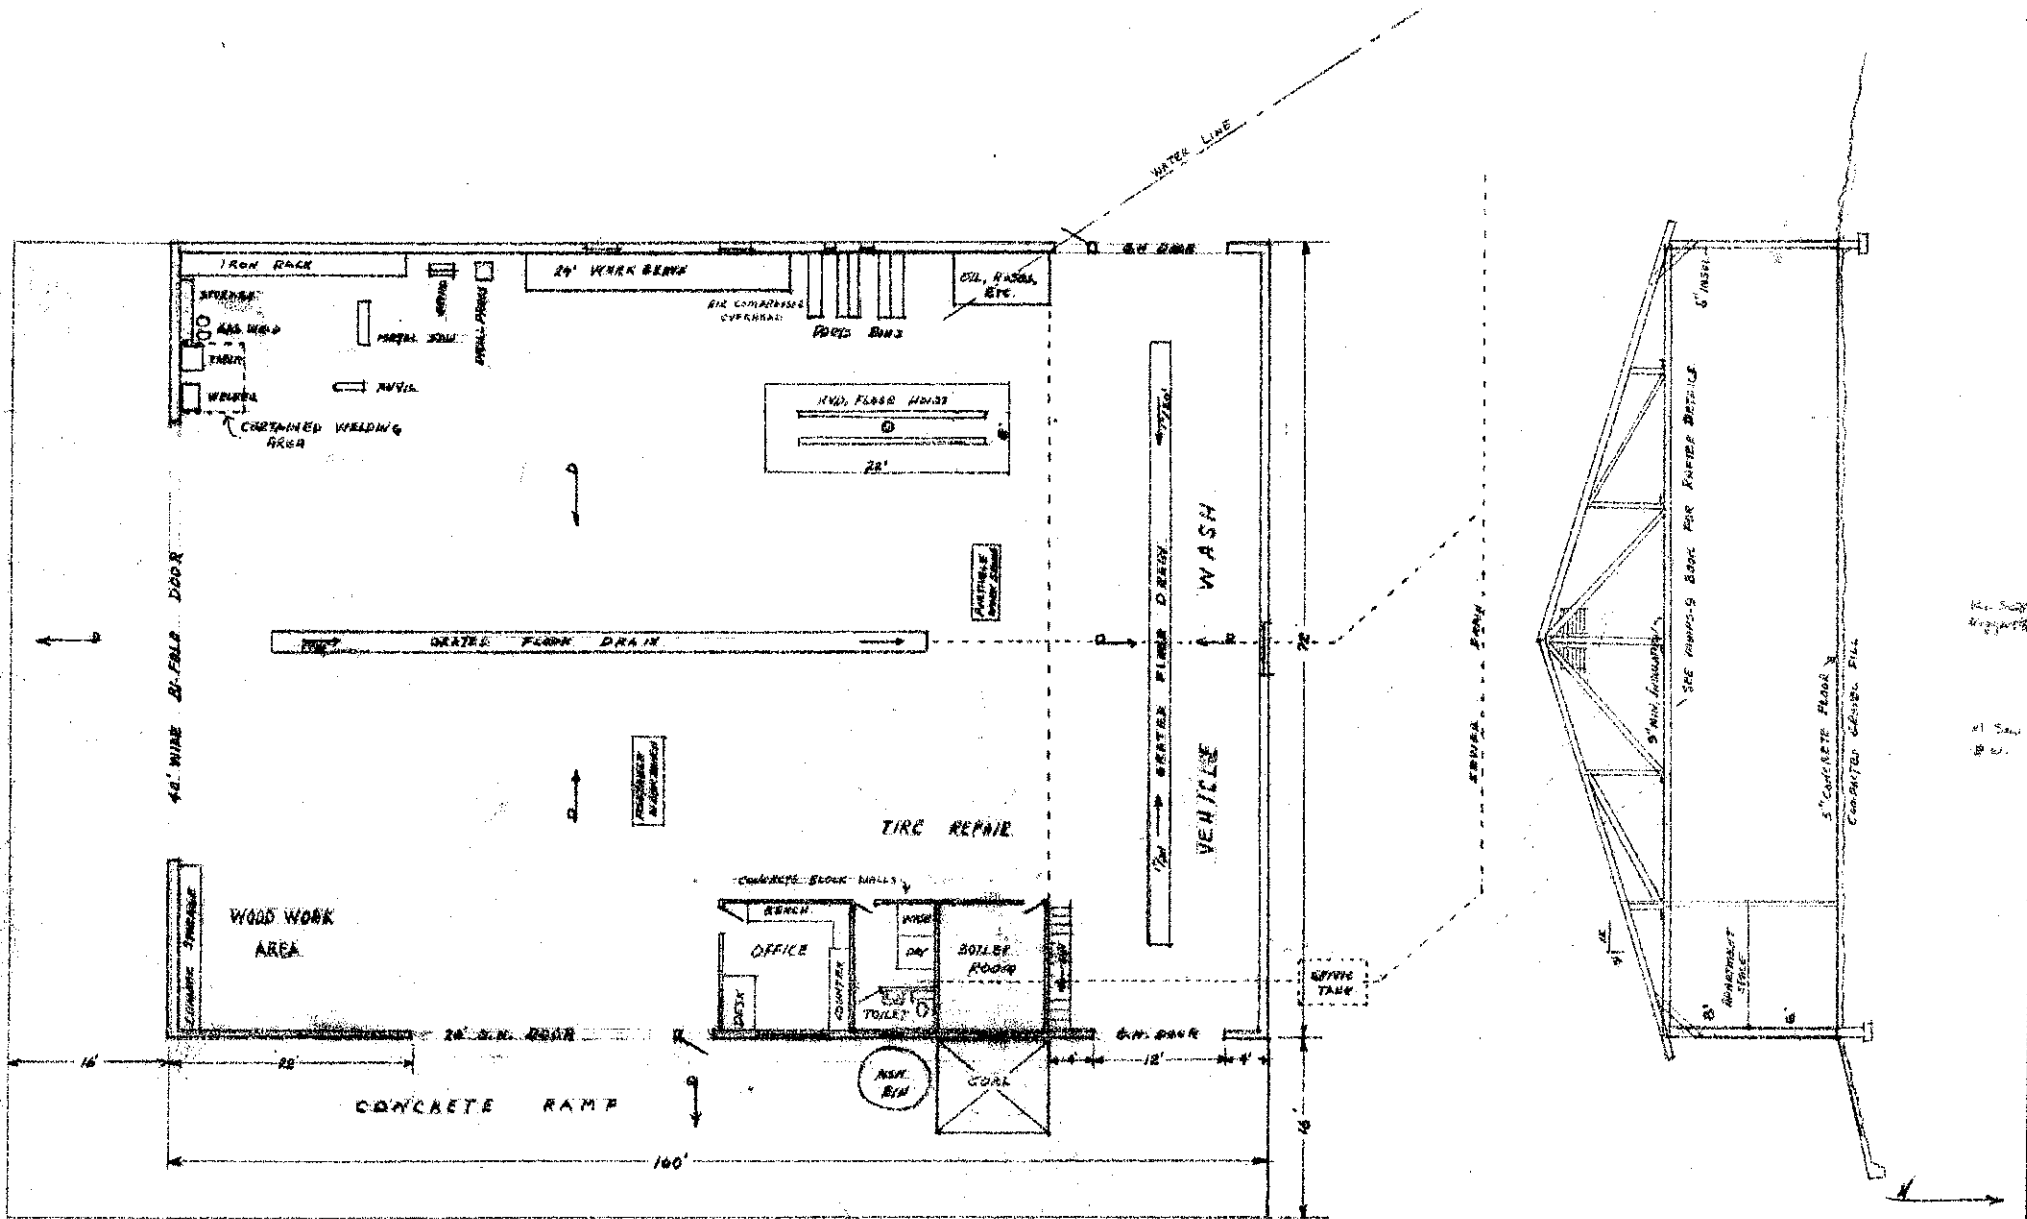

FARM SHOP 72' x 100'
 TEO VAN RAY, PINGRE, ND
 ARCH. ART. ARCH. ENG'G
 JANUARY 1988
 SCALE: 1/8" = 1'
 N.D. 761-1-7

FARM SHOP PLAN
 FOR VAN RAY, PHOENIX, AZ
 ARCHITECTURAL ENGINEERING, INC.
 FEB. 1980
 SCALE: 1/8" = 1'-0"
 NO. 747-1-7