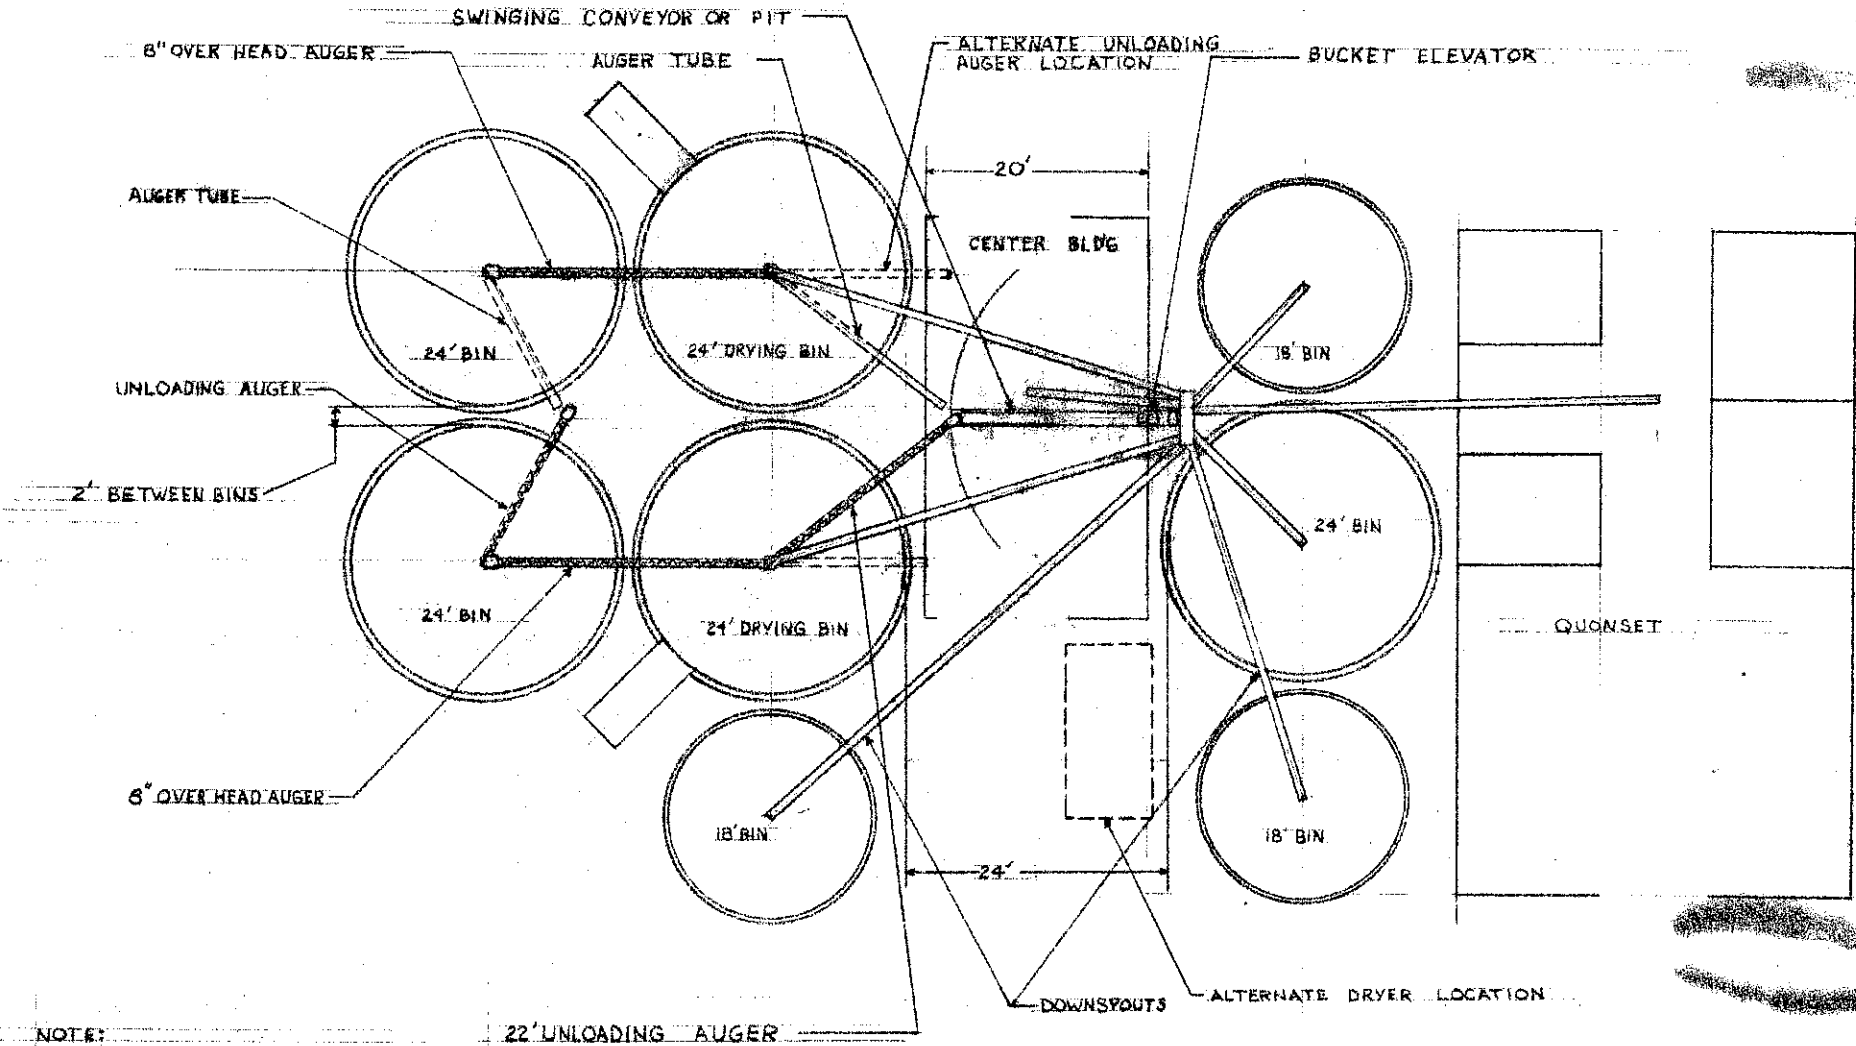

TREES

NOTE:

A 70 FOOT BUCKET ELEVATOR GIVES A 43° DOWNSPOUT ANGLE TO DRYING BINS AND A 42° MINIMUM DOWNSPOUT ANGLE TO OTHER BINS.

22' UNLOADING AUGER

GRAIN HANDLING ARRANGEMENT			
DENNIS JUST	SCALE 1"=8'	DRAWN BY OEL	
NDSU EXTENSION AGRIC. ENGINEERING			
DATE 4-18-69	APPROVED BY RD. 2-2-11	SHEET NO. 1 SH.	