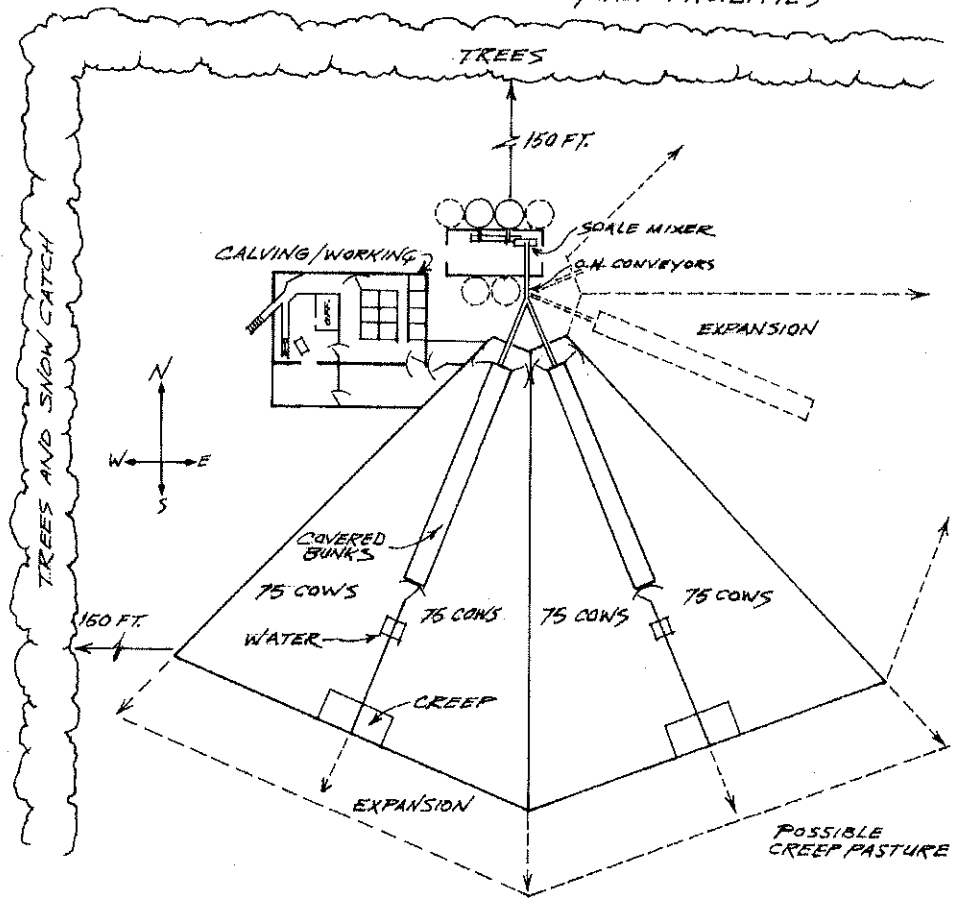

AUTOMATED DRYLOT COW/CALF FACILITIES

300 COW FEEDYARD LAYOUT

COW-CALF FEEDYARD SYSTEMS
 150-300 COWS 8-10-81
 NDSU EXT. AGRIC. ENGINEER #
 CARROLLTON TEX. 75626
 N.D. 724-7-4 SJL:AB

DRYLOT COW/CALF FACILITIES (PIE SHAPED PENS)

DRYLOT COW/CALF FACILITIES (LOW COST)

COW-CALF FEEDWAYS
150 - 300 COWS
NDSU EXT. AGRIC. ENG'G
CONSTRUCTION PRACTICE / 1988
RCD. 724-7-4 3/8/82