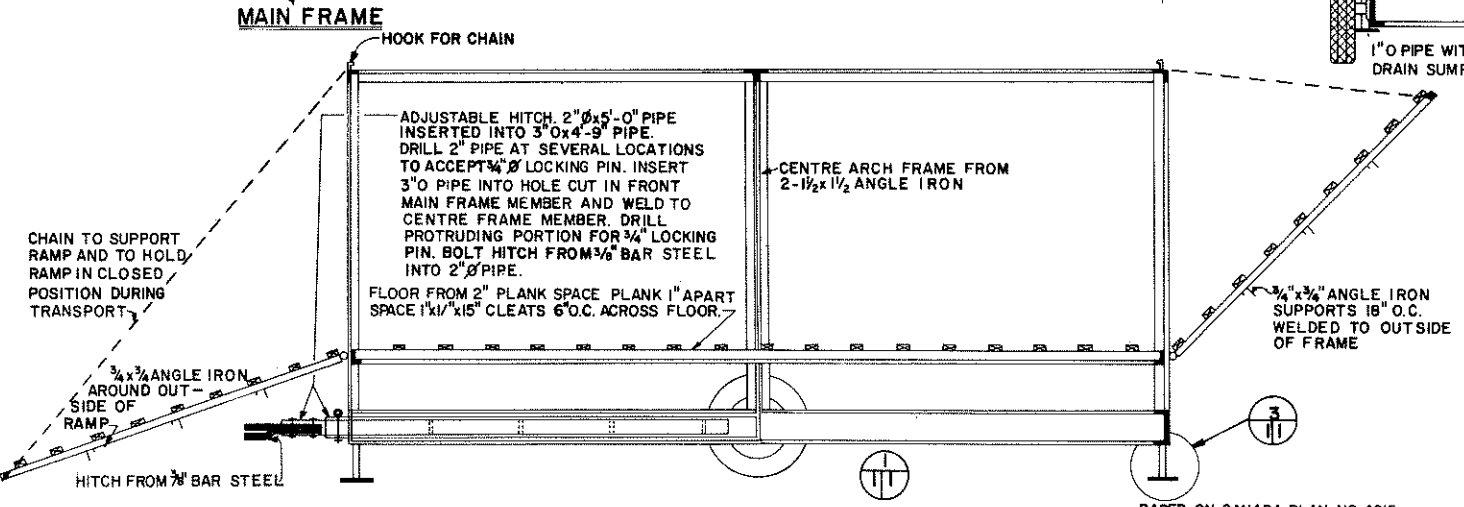

PIPING AND NOZZLES

SCALE: 1"=1'-0" UNLESS OTHERWISE NOTED

COOPERATIVE EXTENSION WORK IN AGRICULTURE AND HOME ECONOMICS

AND UNITED STATES DEPARTMENT OF AGRICULTURE COOPERATING

SHEEP SPRAY CHUTE

USDA '79 EX. 6323 SHEET 1 OF 1