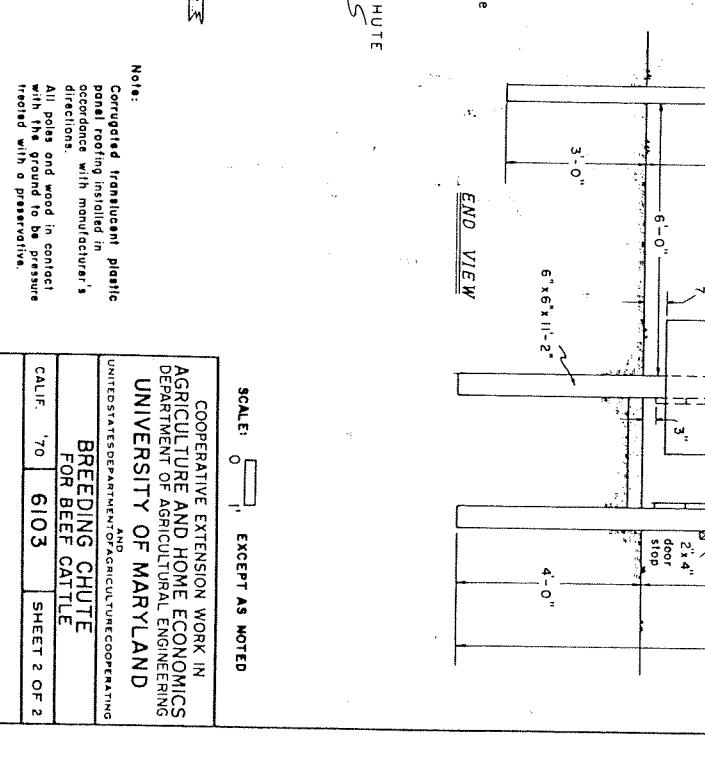

ISOMETRIC

SCALE: 0 = 1' EXCEPT AS NOTED

Designed by: Gene Rembo
University of Calif. Plan C
Davis, Calif.

COOPERATIVE EXTENSION WORK IN AGRICULTURE AND HOME ECONOMICS			
DEPARTMENT OF AGRICULTURAL ENGINEERING			
UNIVERSITY OF MARYLAND			
UNITED STATES DEPARTMENT OF AGRICULTURE COOPERATING			
BREEDING CHUTE			
FOR BEEF CATTLE			
CALIF.	70	6103	SHEET 1 OF 2

SCALE: 0' = 1" EXCEPT AS NOTED

COOPERATIVE EXTENSION WORK IN
 AGRICULTURE AND HOME ECONOMICS
 DEPARTMENT OF AGRICULTURAL ENGINEERING
 UNIVERSITY OF MARYLAND
 UNITED STATES DEPARTMENT OF AGRICULTURE COOPERATING