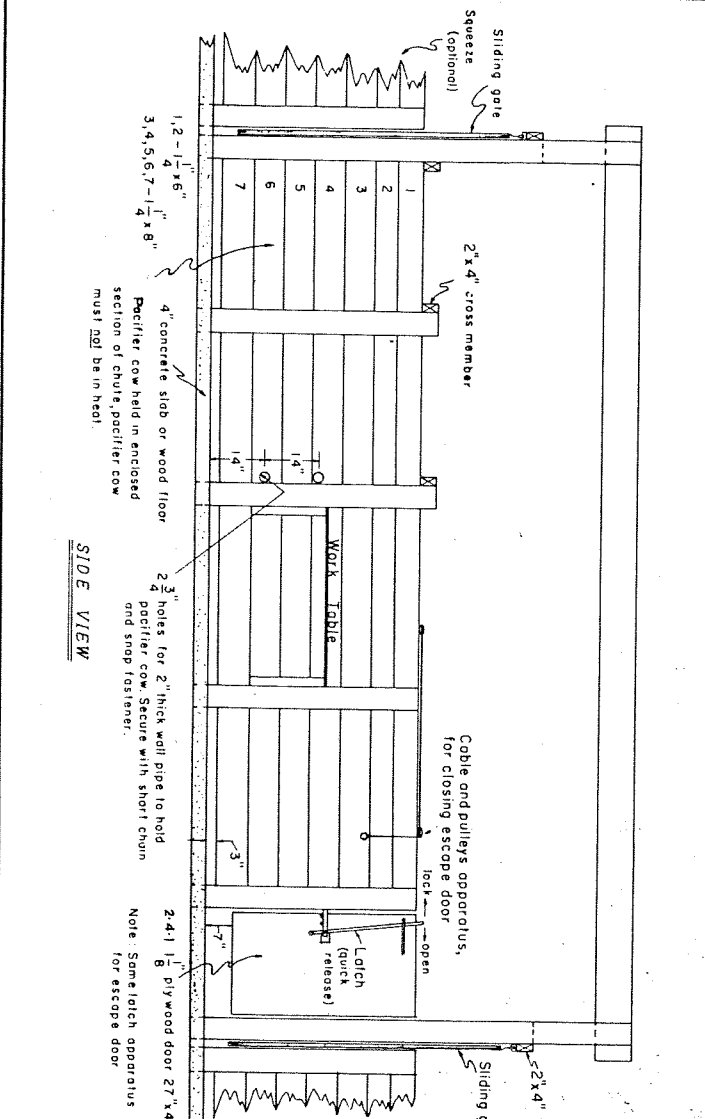

ISOMETRIC

SCALE: 0 = 1' EXCEPT AS NOTED

Designed by: Gene Rembo
University of Calif. Plan C
Davis, Calif.

COOPERATIVE EXTENSION WORK IN AGRICULTURE AND HOME ECONOMICS			
DEPARTMENT OF AGRICULTURAL ENGINEERING			
UNIVERSITY OF MARYLAND			
UNITED STATES DEPARTMENT OF AGRICULTURE COOPERATING			
BREEDING CHUTE			
FOR BEEF CATTLE			
CALIF.	70	6103	SHEET 1 OF 2

SCALE: 0' = 1" EXCEPT AS NOTED

COOPERATIVE EXTENSION WORK IN
 AGRICULTURE AND HOME ECONOMICS
 DEPARTMENT OF AGRICULTURAL ENGINEERING
 UNIVERSITY OF MARYLAND
 UNITED STATES DEPARTMENT OF AGRICULTURE COOPERATING