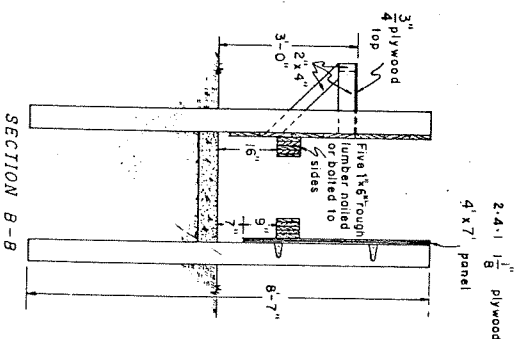

ISOMETRIC

SCALE: 0 = 1' EXCEPT AS NOTED

Designed by: Gene Rembo
University of Calif. Plan C
Davis, Calif.

COOPERATIVE EXTENSION WORK IN AGRICULTURE AND HOME ECONOMICS			
DEPARTMENT OF AGRICULTURAL ENGINEERING			
UNIVERSITY OF MARYLAND			
UNITED STATES DEPARTMENT OF AGRICULTURE COOPERATING			
BREEDING CHUTE			
FOR BEEF CATTLE			
CALIF.	70	6103	SHEET 1 OF 2

SCALE: 0' = 1" EXCEPT AS NOTED

COOPERATIVE EXTENSION WORK IN
 AGRICULTURE AND HOME ECONOMICS
 DEPARTMENT OF AGRICULTURAL ENGINEERING
 UNIVERSITY OF MARYLAND
 UNITED STATES DEPARTMENT OF AGRICULTURE COOPERATING