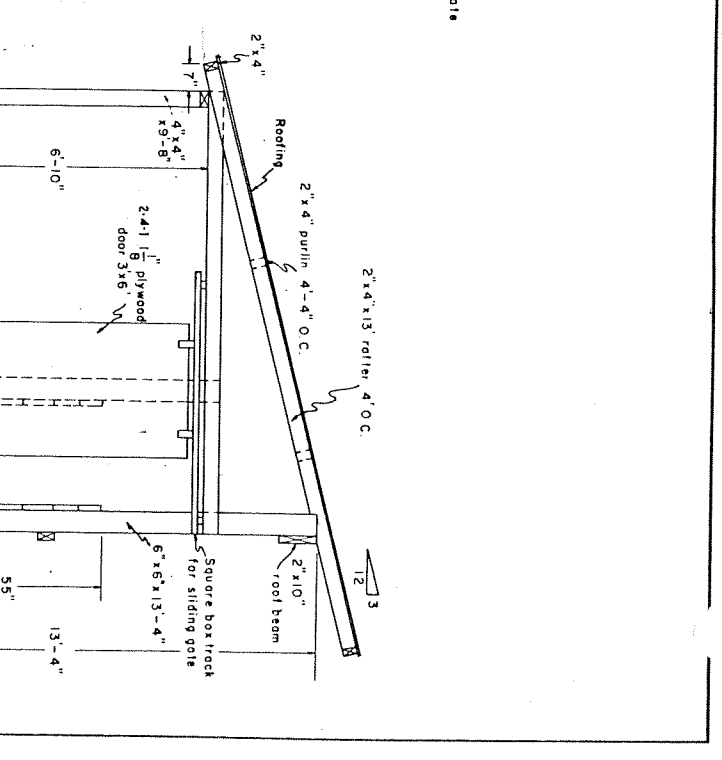

ISOMETRIC

SCALE: 0 = 1' EXCEPT AS NOTED

Designed by: Gene Rembo
University of Calif. Plan C
Davis, Calif.

COOPERATIVE EXTENSION WORK IN AGRICULTURE AND HOME ECONOMICS			
DEPARTMENT OF AGRICULTURAL ENGINEERING			
UNIVERSITY OF MARYLAND			
UNITED STATES DEPARTMENT OF AGRICULTURE COOPERATING			
BREEDING CHUTE			
FOR BEEF CATTLE			
CALIF.	70	6103	SHEET 1 OF 2

SCALE: 0' = 1" EXCEPT AS NOTED

COOPERATIVE EXTENSION WORK IN
 AGRICULTURE AND HOME ECONOMICS
 DEPARTMENT OF AGRICULTURAL ENGINEERING
 UNIVERSITY OF MARYLAND
 UNITED STATES DEPARTMENT OF AGRICULTURE COOPERATING