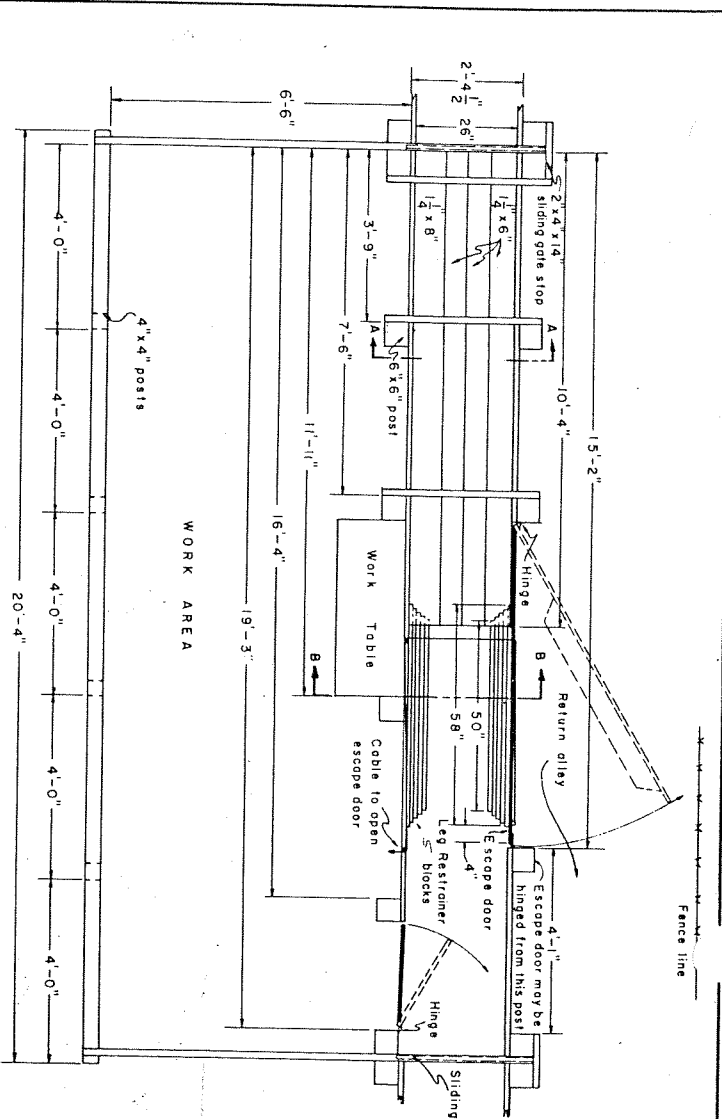

ISOMETRIC

SCALE: 0 = 1' EXCEPT AS NOTED

Designed by: Gene Rembo
University of Calif. Plan C
Davis, Calif.

COOPERATIVE EXTENSION WORK IN AGRICULTURE AND HOME ECONOMICS			
DEPARTMENT OF AGRICULTURAL ENGINEERING			
UNIVERSITY OF MARYLAND			
UNITED STATES DEPARTMENT OF AGRICULTURE COOPERATING			
BREEDING CHUTE			
FOR BEEF CATTLE			
CALIF.	70	6103	SHEET 1 OF 2

SCALE: 0' = 1" EXCEPT AS NOTED

COOPERATIVE EXTENSION WORK IN
 AGRICULTURE AND HOME ECONOMICS
 DEPARTMENT OF AGRICULTURAL ENGINEERING
 UNIVERSITY OF MARYLAND
 UNITED STATES DEPARTMENT OF AGRICULTURE COOPERATING